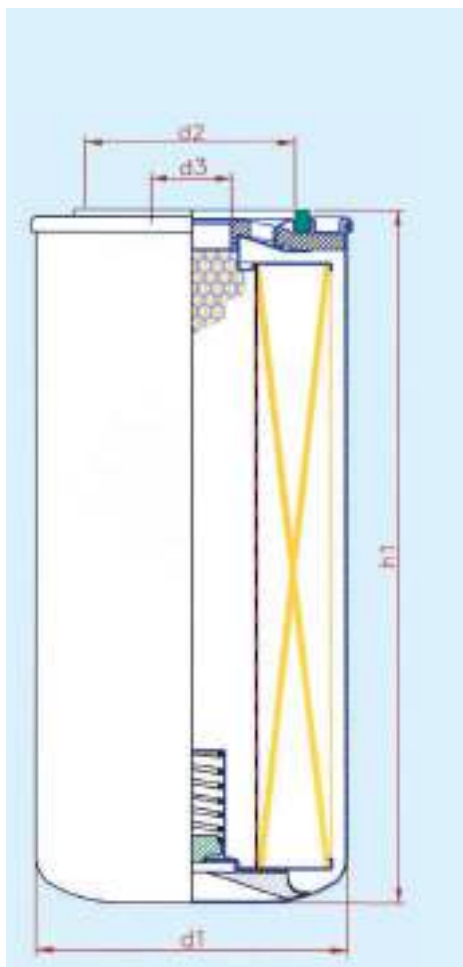

FILTRI OLIO AVVITABILI

Grazie alla propria esperienza nel settore idraulico, la SOTRAS ha sviluppato una gamma di filtri olio, particolarmente adatti per un utilizzo su compressori a vite e compressori rotativi, tenendo in considerazione che questi filtri devono resistere a improvvisi cambi e a livelli estremi di pressione e temperatura. I filtri olio che la SOTRAS offre sono generalmente di tipo avvitabile e possono essere forniti con valvola by pass, nel caso non sia già incorporata nelle teste o nel circuito di lubrificazione. Generalmente il media filtrante più utilizzato è in cellulosa, tuttavia sono disponibili su richiesta versioni in fibra di vetro e rete metallica. Ogni lotto viene sottoposto a severi esami di laboratorio per testarne la resistenza alla pressione a cicli e alla pressione di massimo esercizio.