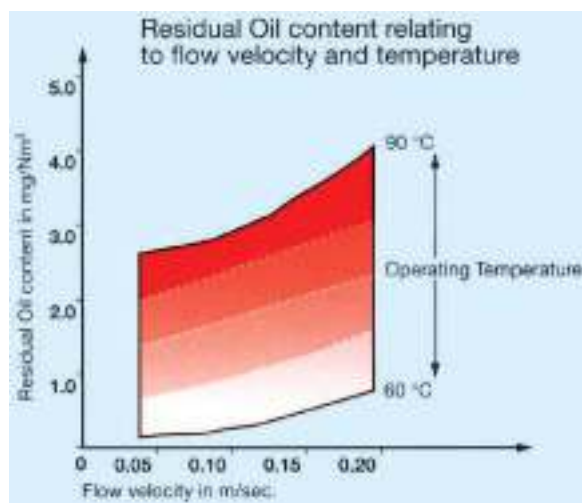

SOTRAS

SEPARATORI ARIA/OLIO

Nel secolo scorso l'aria compressa è entrata a far parte di molte applicazioni industriali ed i costruttori di compressori hanno focalizzato l'attenzione sui compressori a vite e compressori rotativi con sistemi di compressione che utilizzano olio lubrificante come refrigerante. Da qui la necessità di utilizzare separatori aria/olio.

I filtri separatori SOTRAS sono specificamente progettati per l'installazione in compressori rotativi e compressori a vite e sono disponibili per applicazioni di tipo verticale, orizzontale o avvitabile. Il loro compito (scopo) è quello di separare le goccioline d'olio dall'aria compressa, producendo in questo modo aria più pulita, e di permettere all'olio di essere ripescato e rimesso in circolazione nel compressore.

Graph 1 / Grafico 1