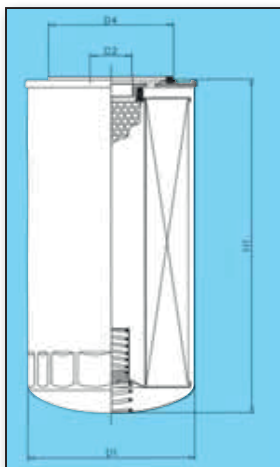

OIL FILTERS

TYPE 6