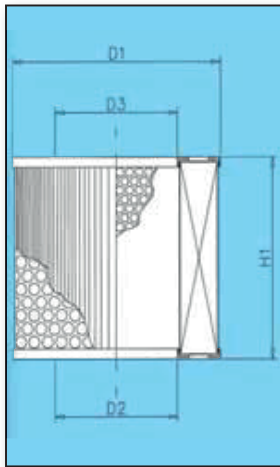

AIR FILTER

TYPE 1