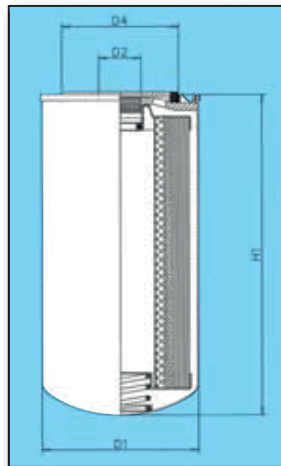

OIL SEPARATOR

TYPE 5

OIL FILTERS