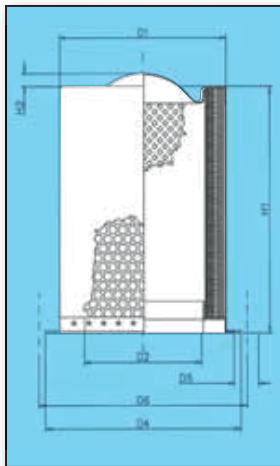

OIL SEPARATOR

TYPE 4

OIL FILTERS