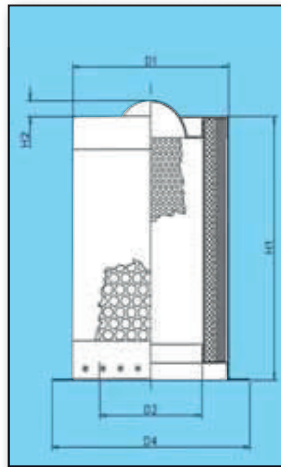

OIL SEPARATOR

TYPE 2

OIL FILTERS