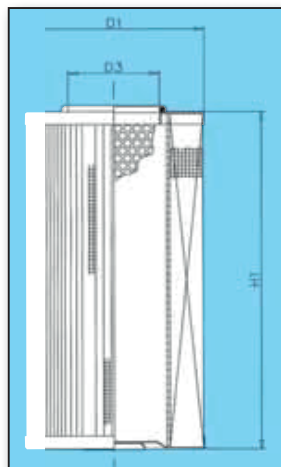

OIL SEPARATOR

OIL FILTERS

TYPE 7